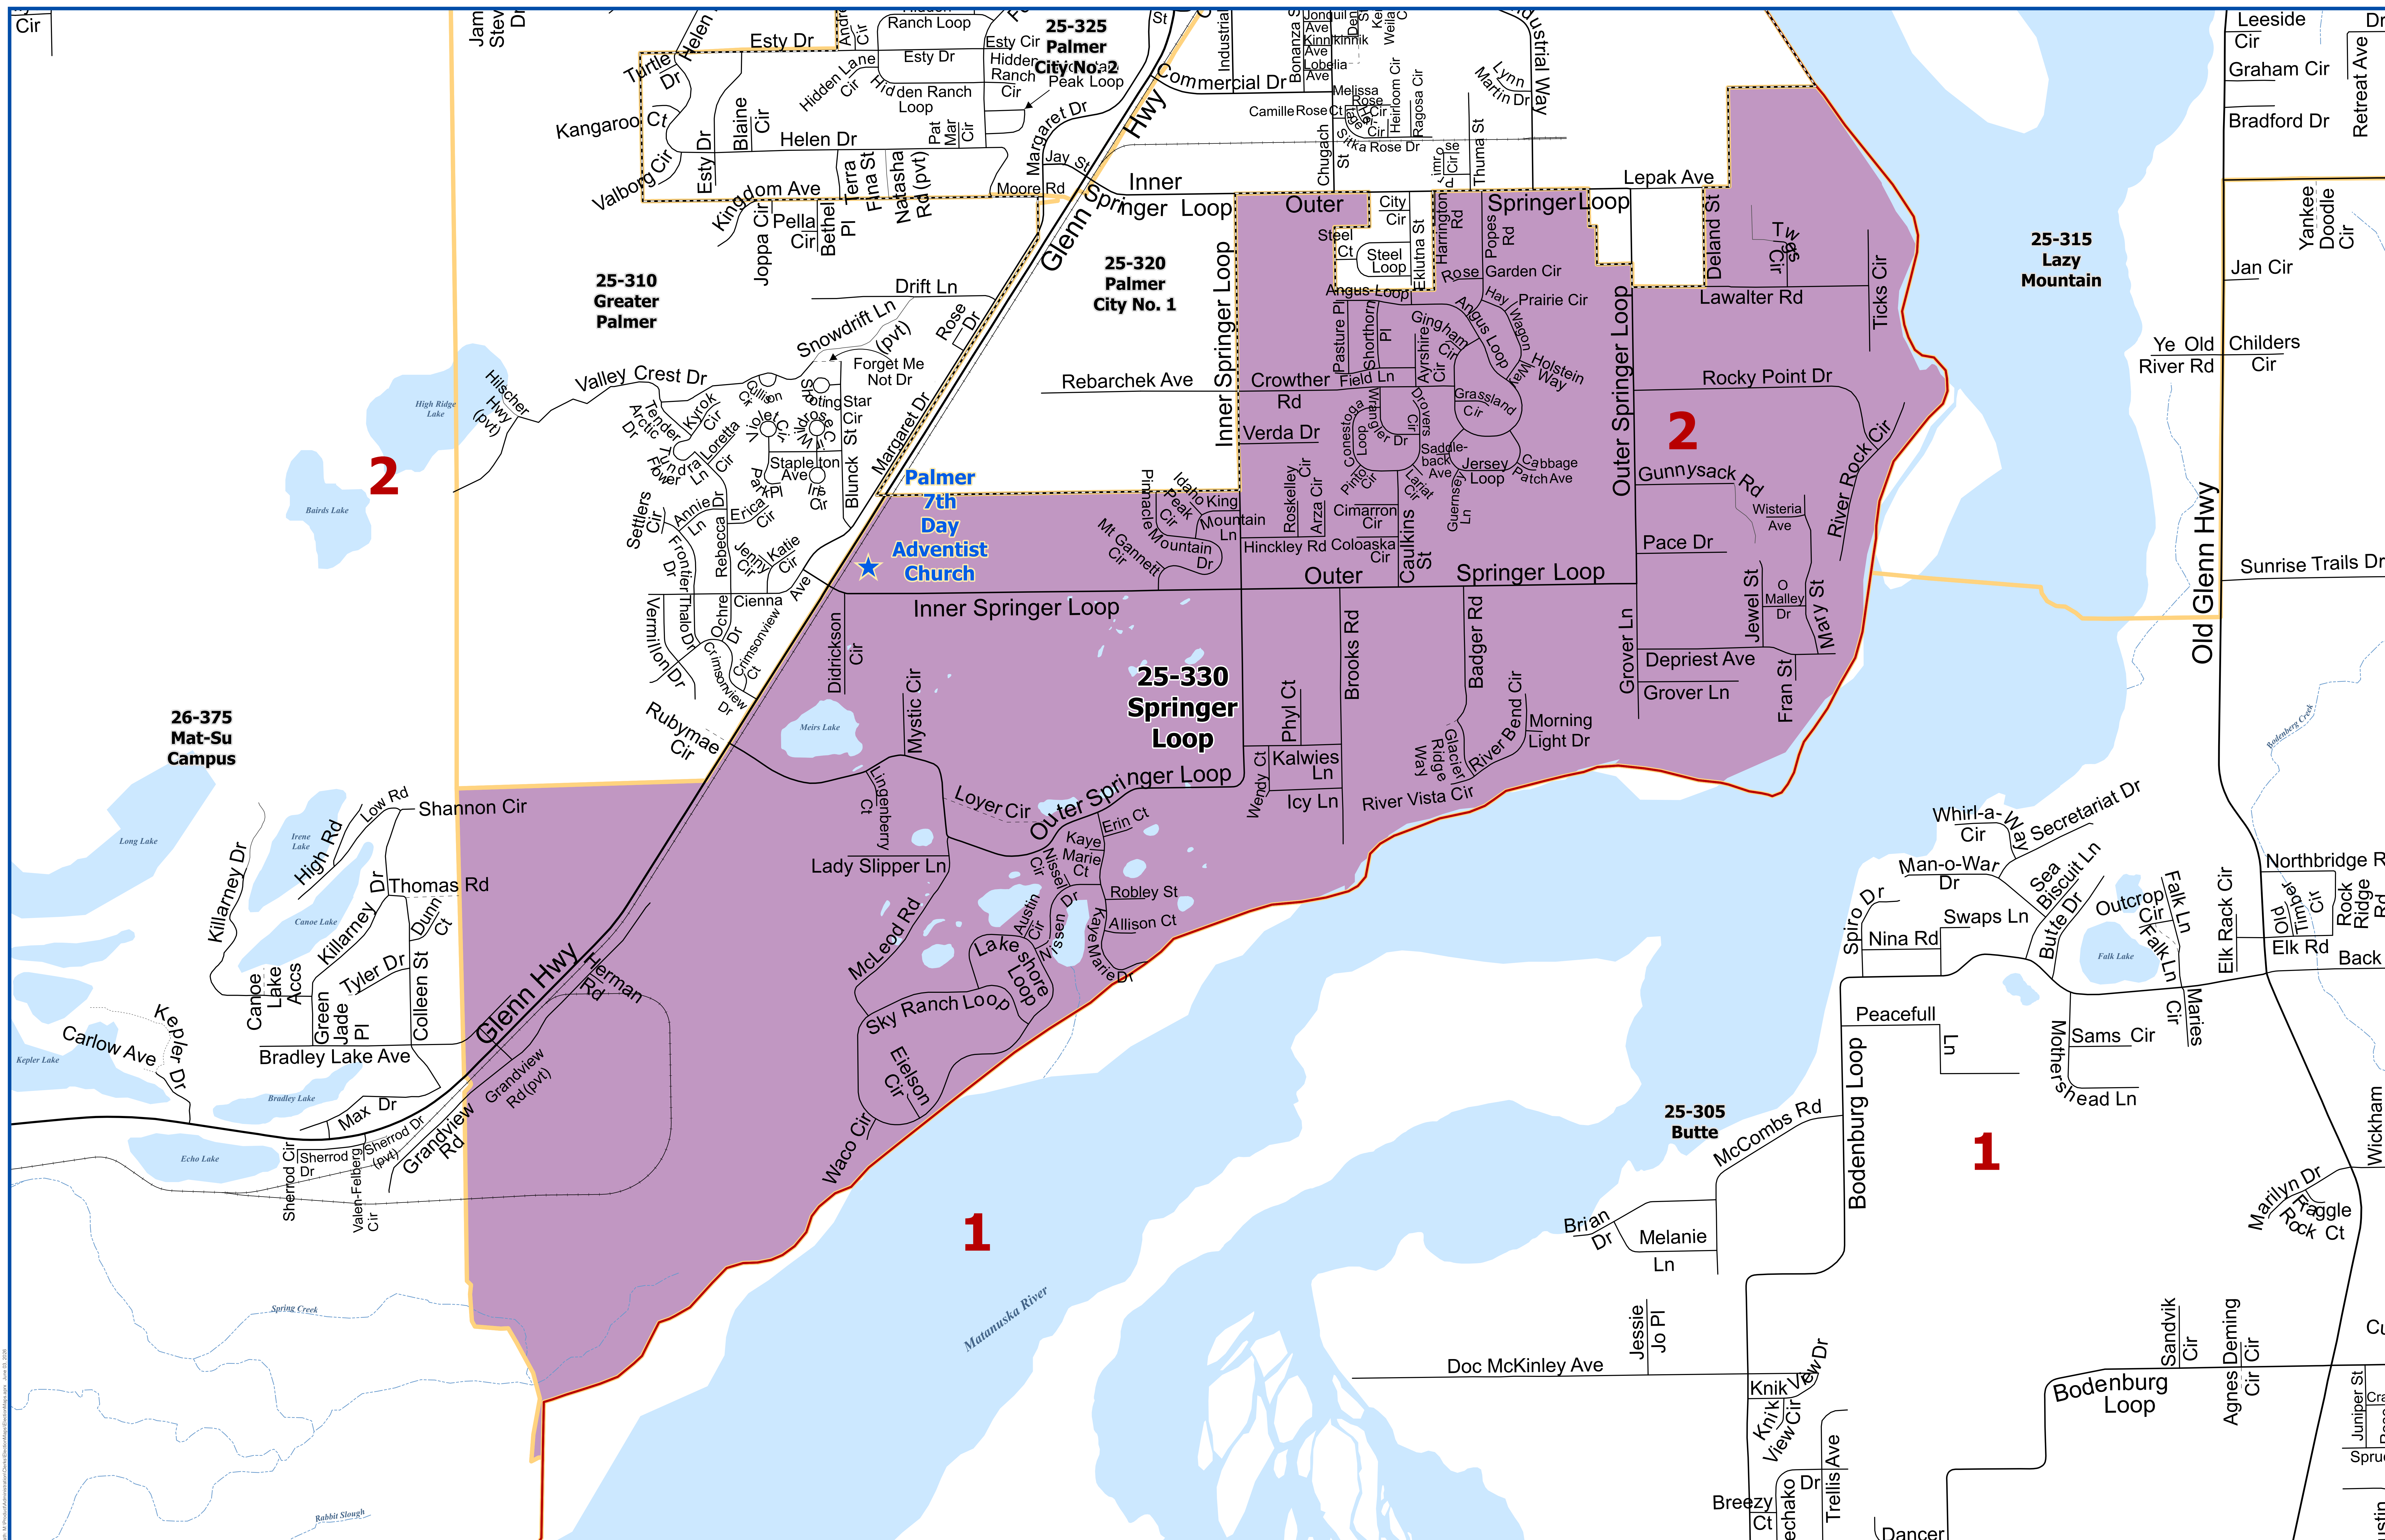

Matanuska-Susitna Borough Voting Precincts

- ★ Polling Location
- City Boundaries
- Voting Precincts
- Assembly District Boundaries
- Matanuska Susitna Borough Boundary
- Roads: Highway, Major, Medium, Minor, Private, Primitive, Not Constructed
- Railroad
- Major Waterbodies
- Streams

Precinct # 25-330 Springer Loop
 Poll Location:
PALMER 7TH DAY ADVENTIST CHURCH
 2238 S. Inner Springer Loop

Prepared by MSB
 IT Department - GIS Division
 Data Sources: Matanuska-Susitna Borough,
 State of Alaska Division of Elections